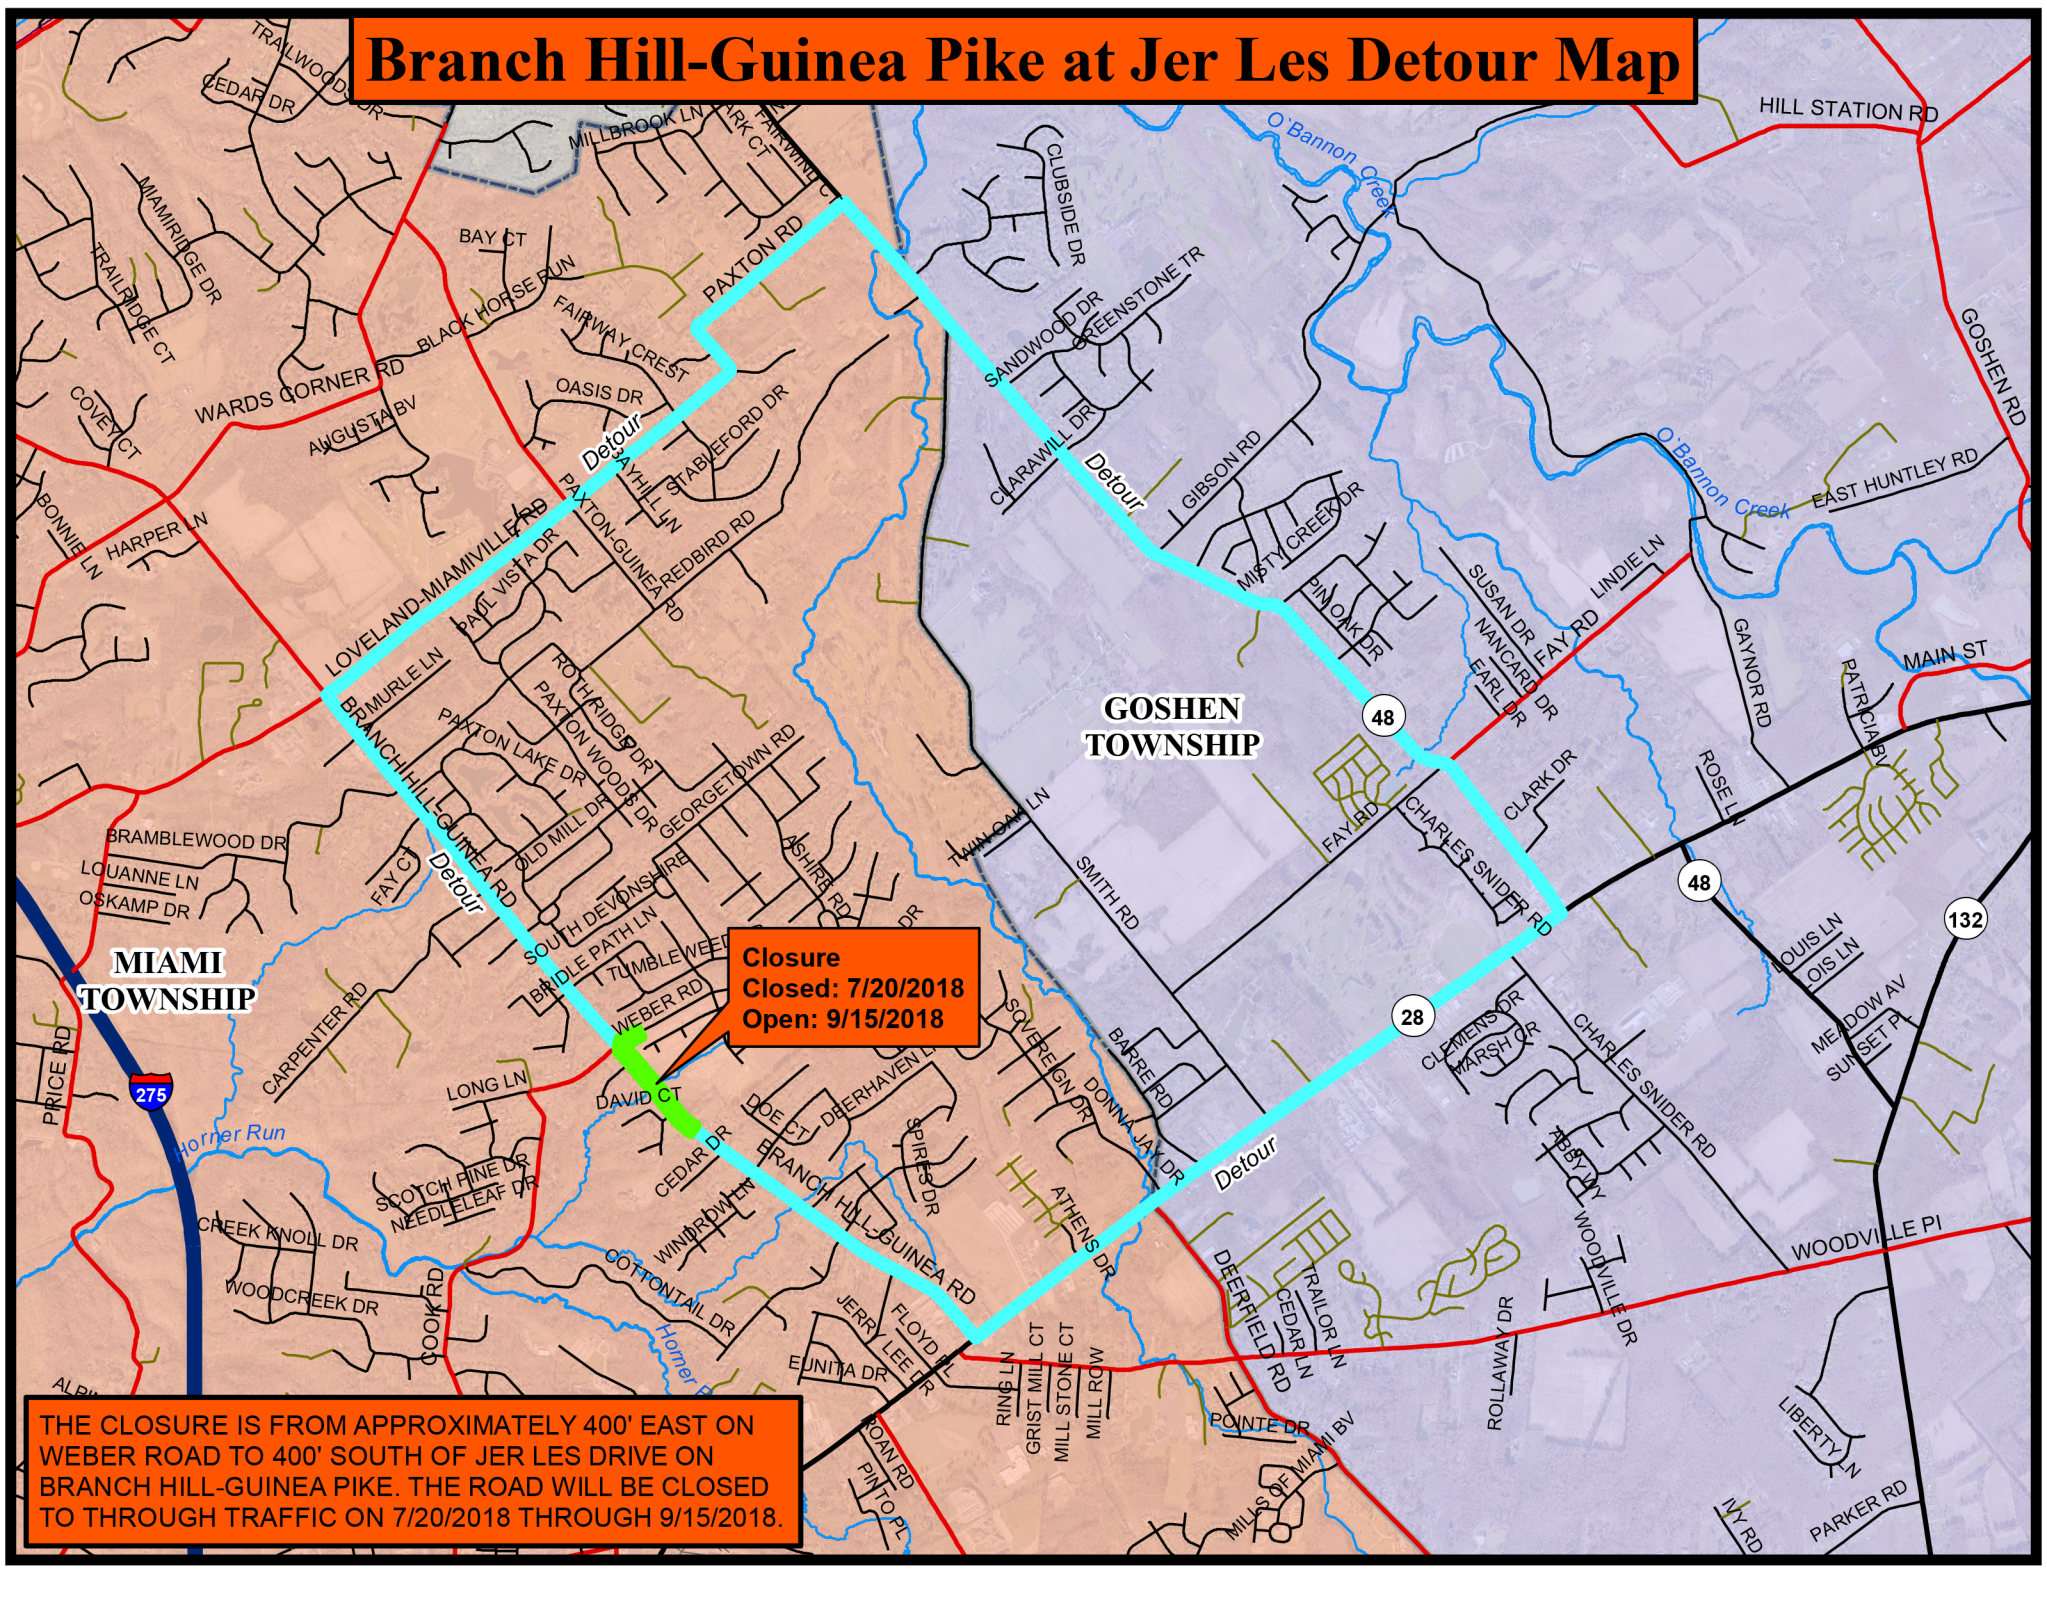

Branch Hill-Guinea Pike at Jer Les Detour Map

Closure
Closed: 7/20/2018
Open: 9/15/2018

THE CLOSURE IS FROM APPROXIMATELY 400' EAST ON WEBER ROAD TO 400' SOUTH OF JER LES DRIVE ON BRANCH HILL-GUINEA PIKE. THE ROAD WILL BE CLOSED TO THROUGH TRAFFIC ON 7/20/2018 THROUGH 9/15/2018.