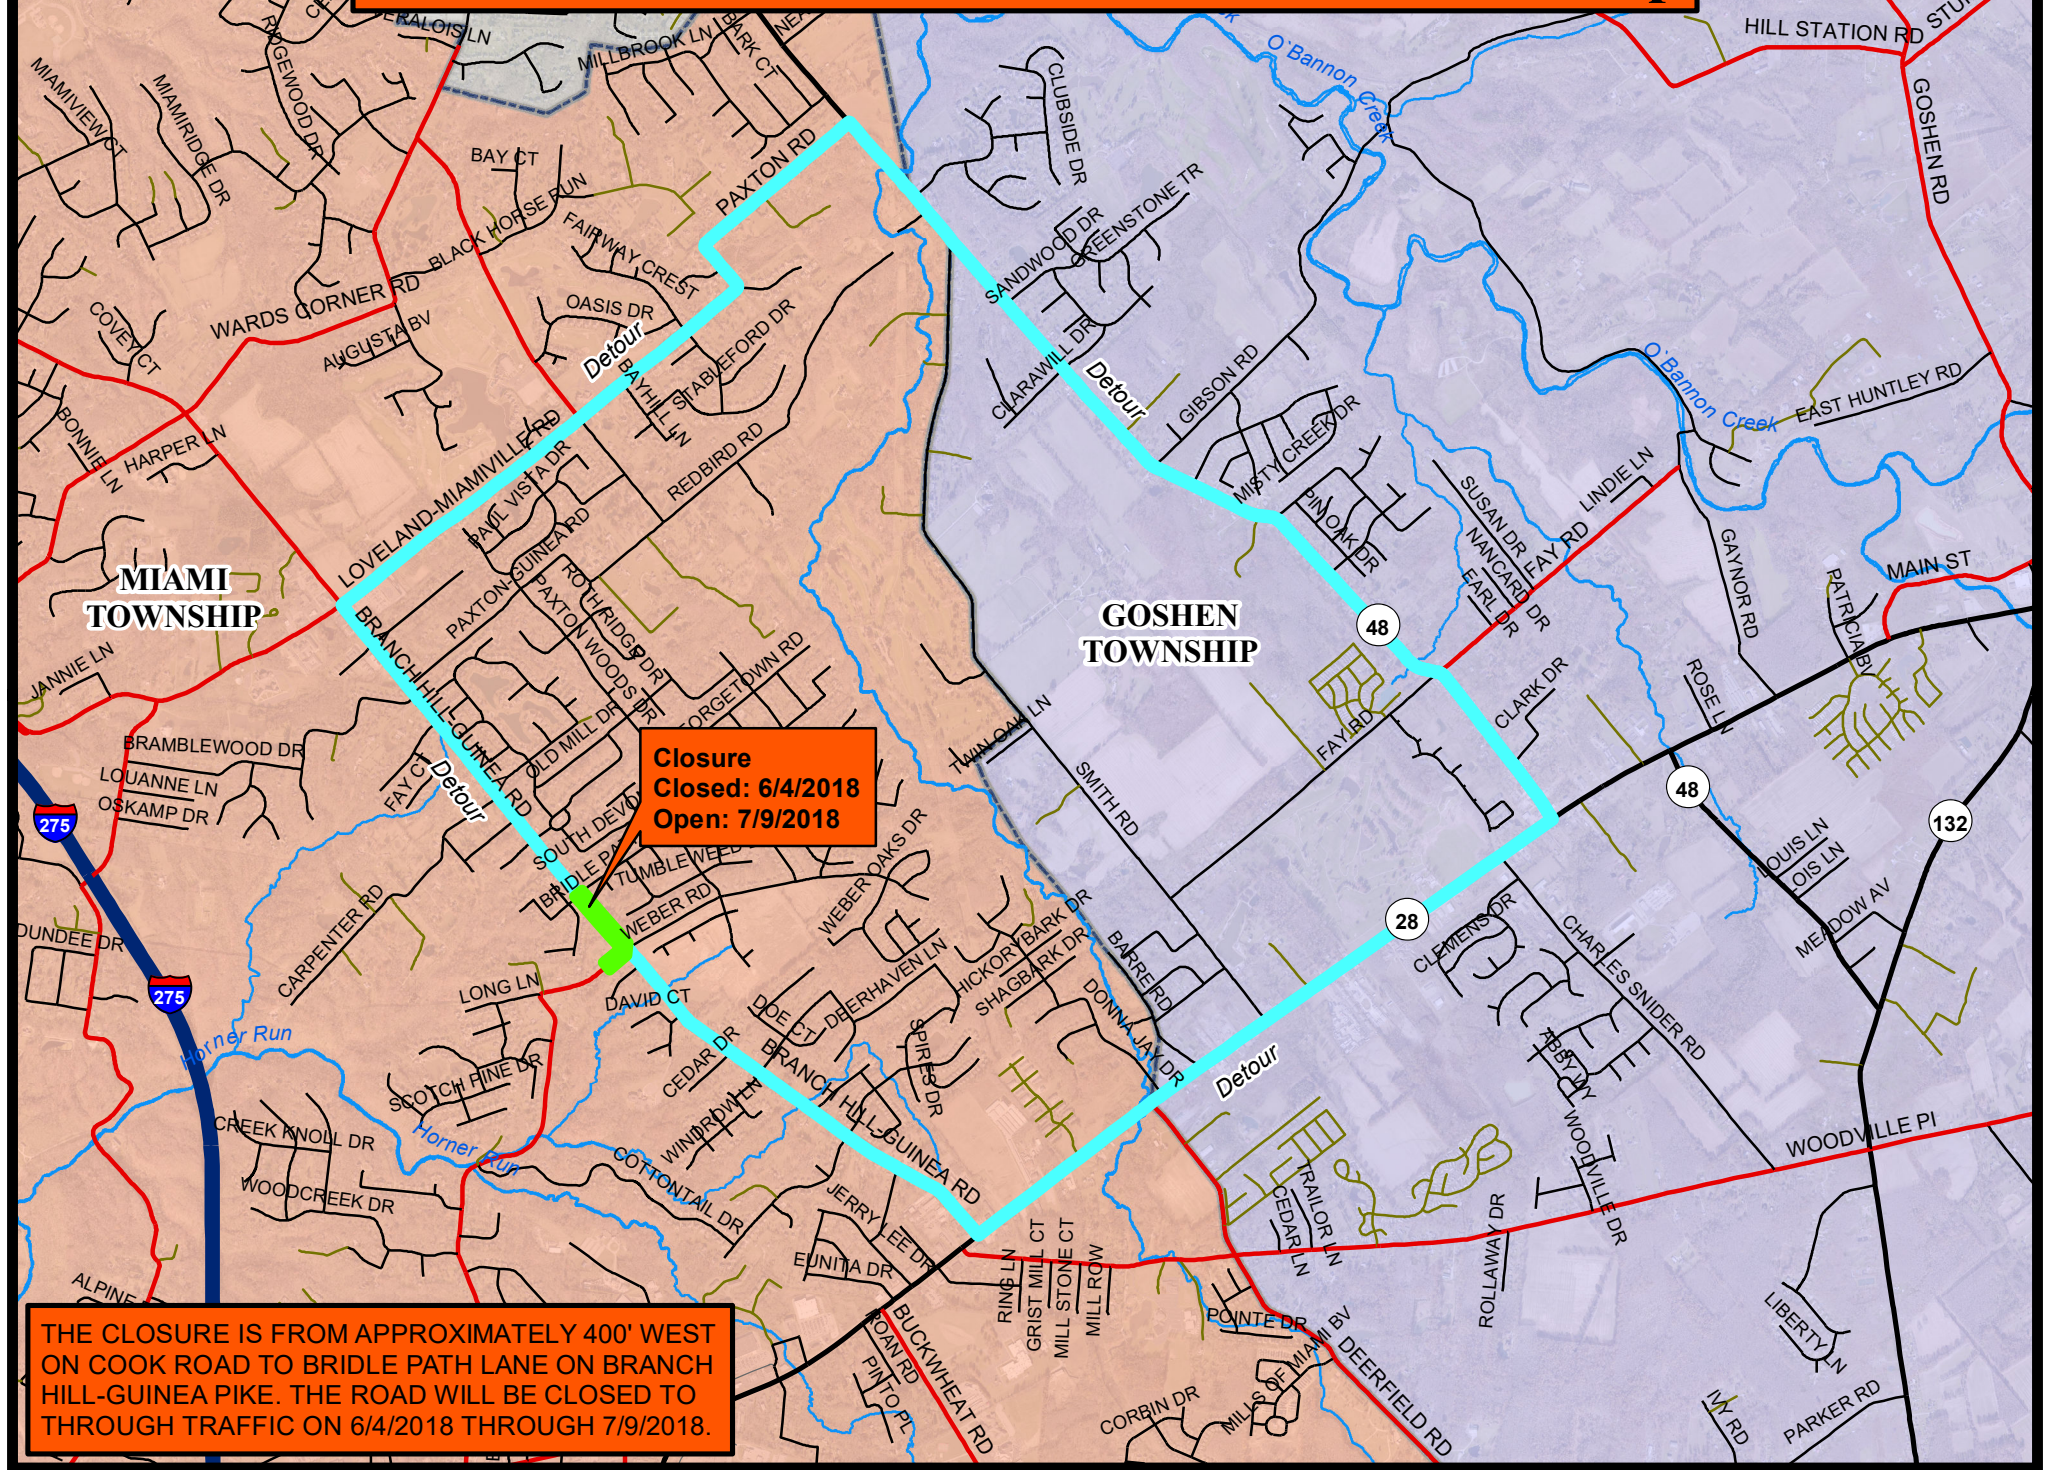

Branch Hill-Guinea Pike at Jer Les Detour Map

Closure
Closed: 6/4/2018
Open: 7/9/2018

THE CLOSURE IS FROM APPROXIMATELY 400' WEST ON COOK ROAD TO BRIDLE PATH LANE ON BRANCH HILL-GUINEA PIKE. THE ROAD WILL BE CLOSED TO THROUGH TRAFFIC ON 6/4/2018 THROUGH 7/9/2018.