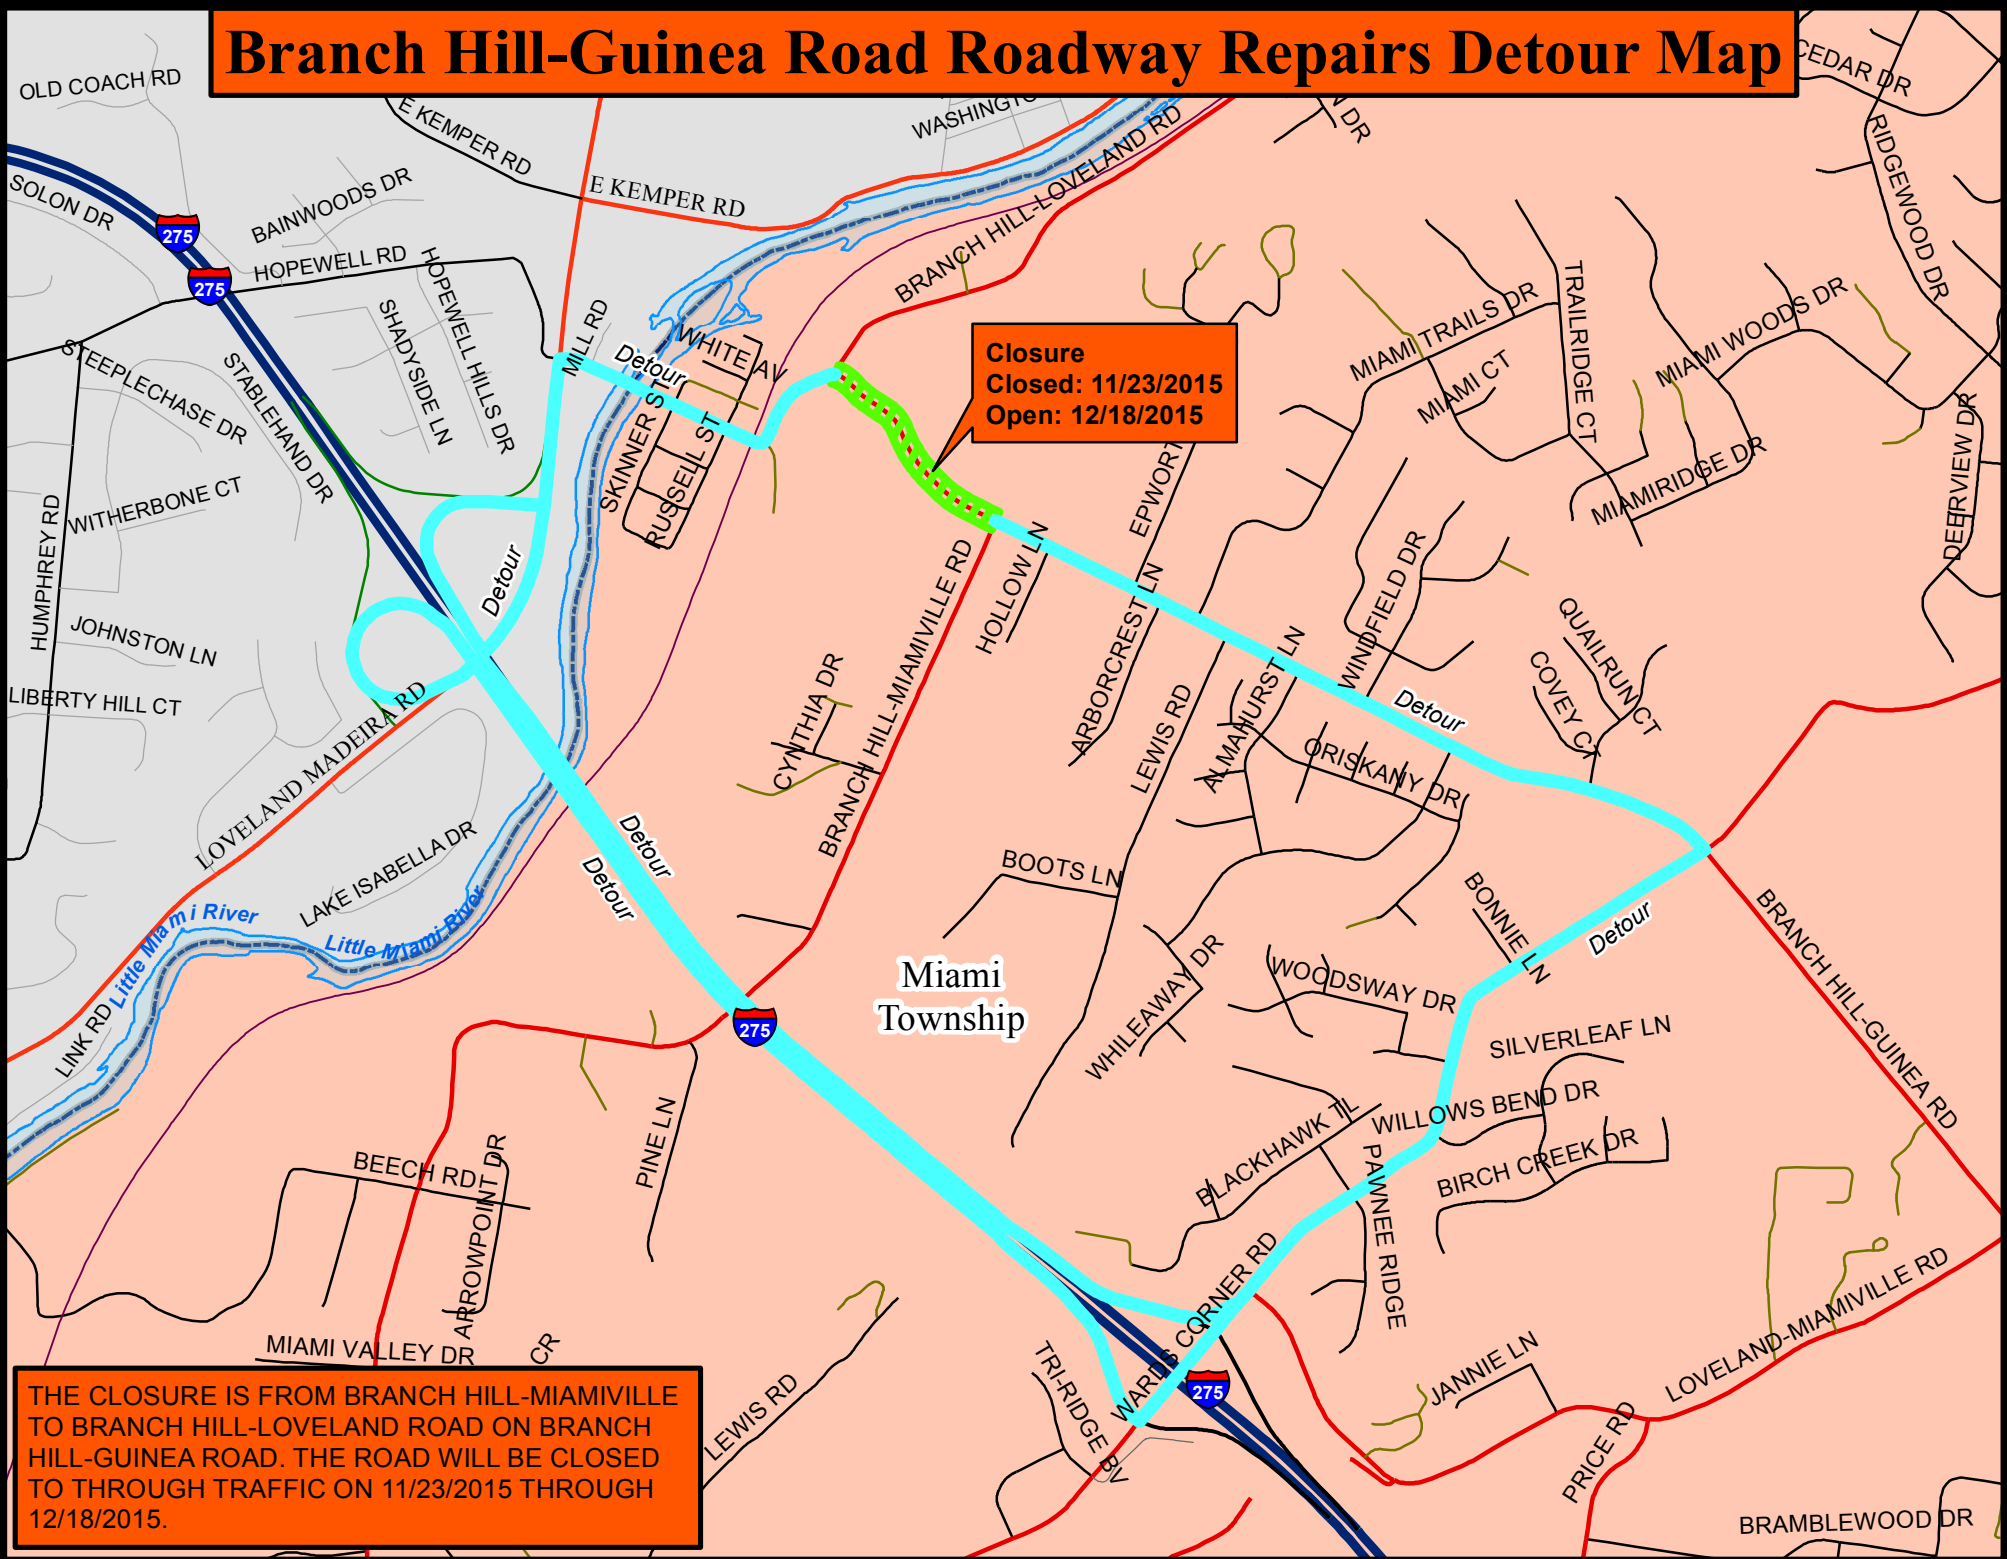

# Branch Hill-Guinea Road Roadway Repairs Detour Map

**Closure**  
Closed: 11/23/2015  
Open: 12/18/2015

THE CLOSURE IS FROM BRANCH HILL-MIAMIVILLE TO BRANCH HILL-LOVELAND ROAD ON BRANCH HILL-GUINEA ROAD. THE ROAD WILL BE CLOSED TO THROUGH TRAFFIC ON 11/23/2015 THROUGH 12/18/2015.

Miami Township