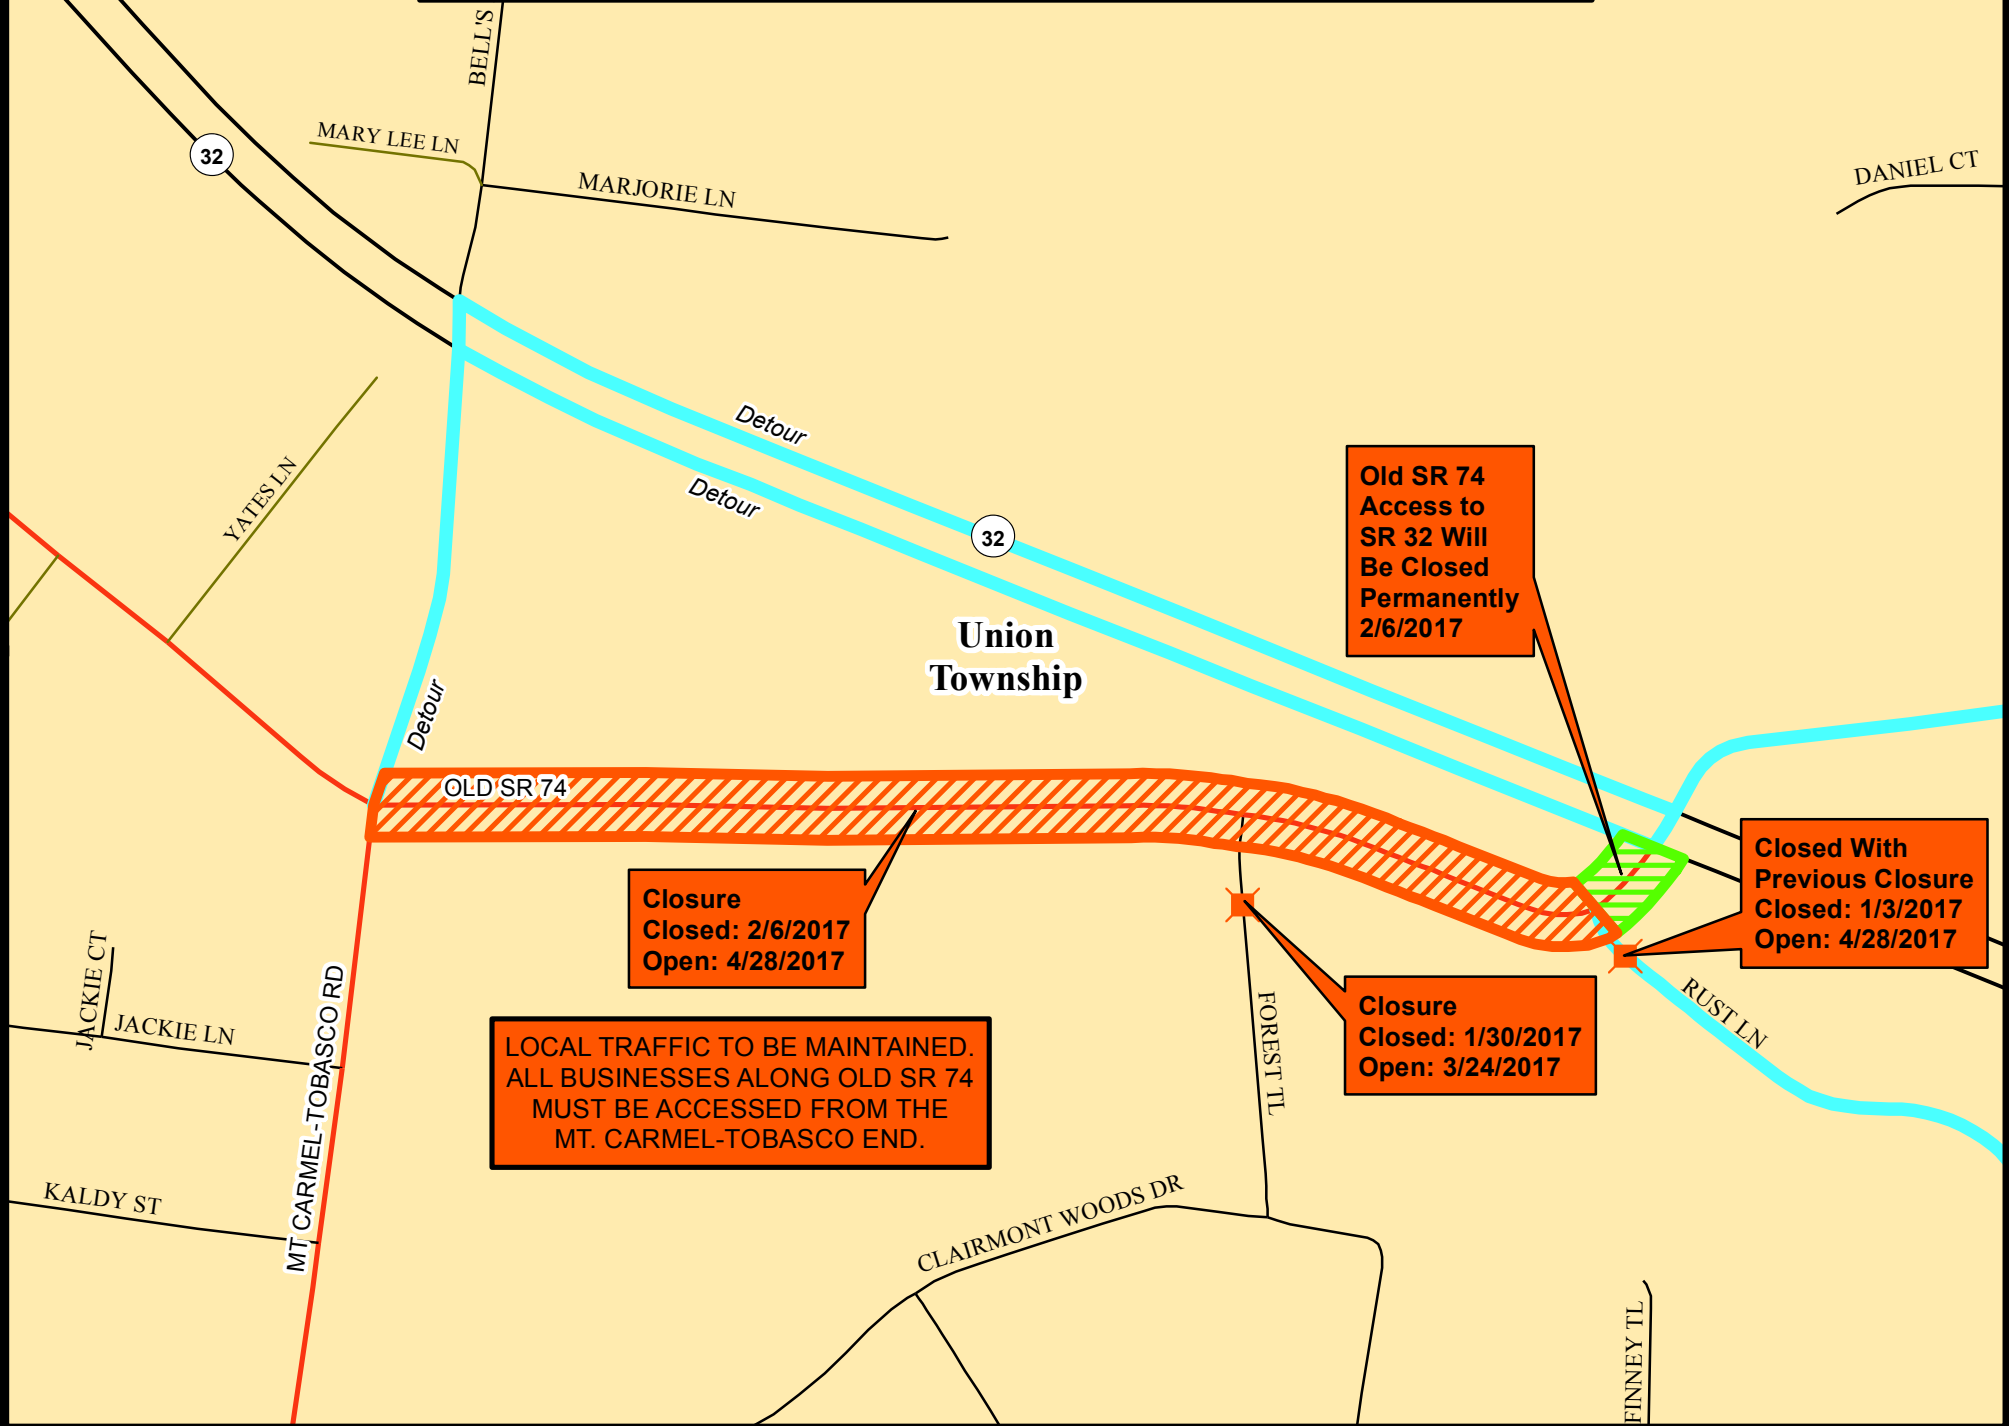

Old SR 74 Detour Map 2 of 2

Includes a permanent closure of the southern access of Old SR 74 at SR 32

Old SR 74
Access to
SR 32 Will
Be Closed
Permanently
2/6/2017

Closure
Closed: 2/6/2017
Open: 4/28/2017

LOCAL TRAFFIC TO BE MAINTAINED.
ALL BUSINESSES ALONG OLD SR 74
MUST BE ACCESSED FROM THE
MT. CARMEL-TOBASCO END.

Closure
Closed: 1/30/2017
Open: 3/24/2017

Closed With
Previous Closure
Closed: 1/3/2017
Open: 4/28/2017